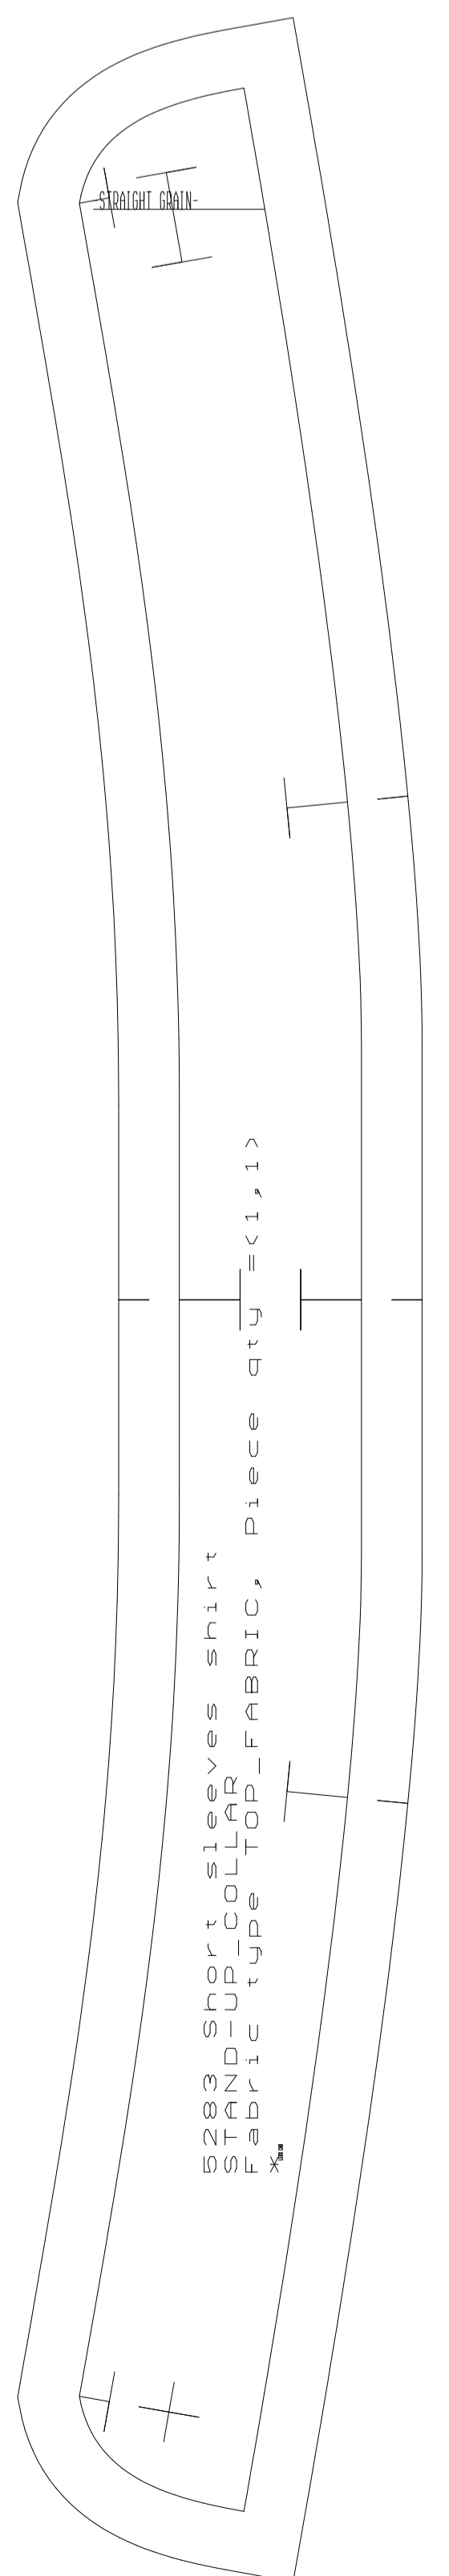

5283 Short sleeves shirt
BACK_PART
Fabric type TOP_FABRIC, Piece qty =(1,0)
X
LEKO CAD

5283 Short sleeves shirt
FRONT_PART
Fabric type TOP_FABRIC, Piece qty =(1,1)

5283 Short sleeves shirt
SLEEVE
Fabric type TOP_FABRIC, Piece qty =(1,1)
X
LEKO CAD

5283 Short sleeves shirt
COLLAR
Fabric type TOP_FABRIC, Piece qty =(1,1)
X
LEKO CAD

5283 Short sleeves shirt
Fabric type TOP_FABRIC, Piece qty =(1,1)
X
LEKO CAD